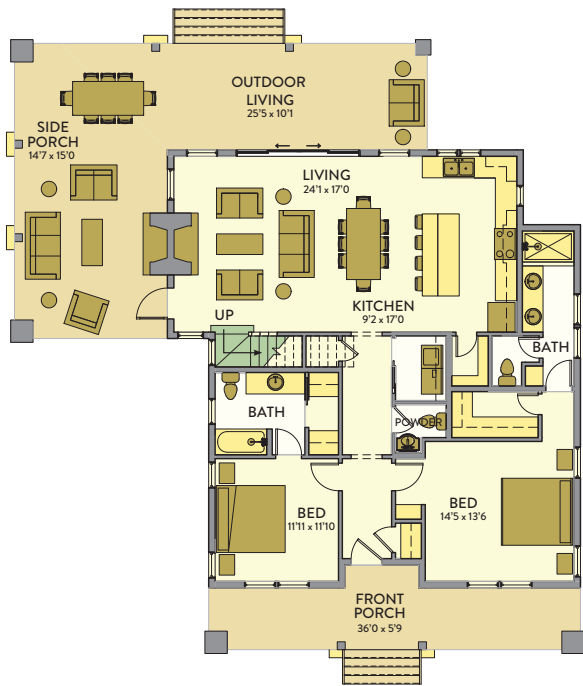

The Cottages & Cabins at Old Toccoa Farm

Laurel

Front Elevation

Rear Elevation

Main Level

2nd Level

2 Bedroom, 2.5 Bathroom, Loft
Main Level = 1,526 SF 2nd Level = 449 SF Total Heated = 1,975 SF Patios/Porches = 888 SF