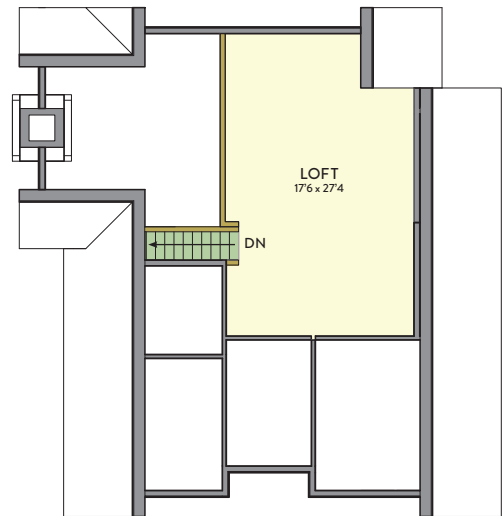

The Cottages & Cabins at Old Toccoa Farm

Laurel

Front Elevation

Rear Elevation

Main Level

2nd Level

2 Bedroom, 2.5 Bathroom, Loft
Main Level = 1,526 SF 2nd Level = 449 SF Total Heated = 1,975 SF Patios/Porches = 888 SF